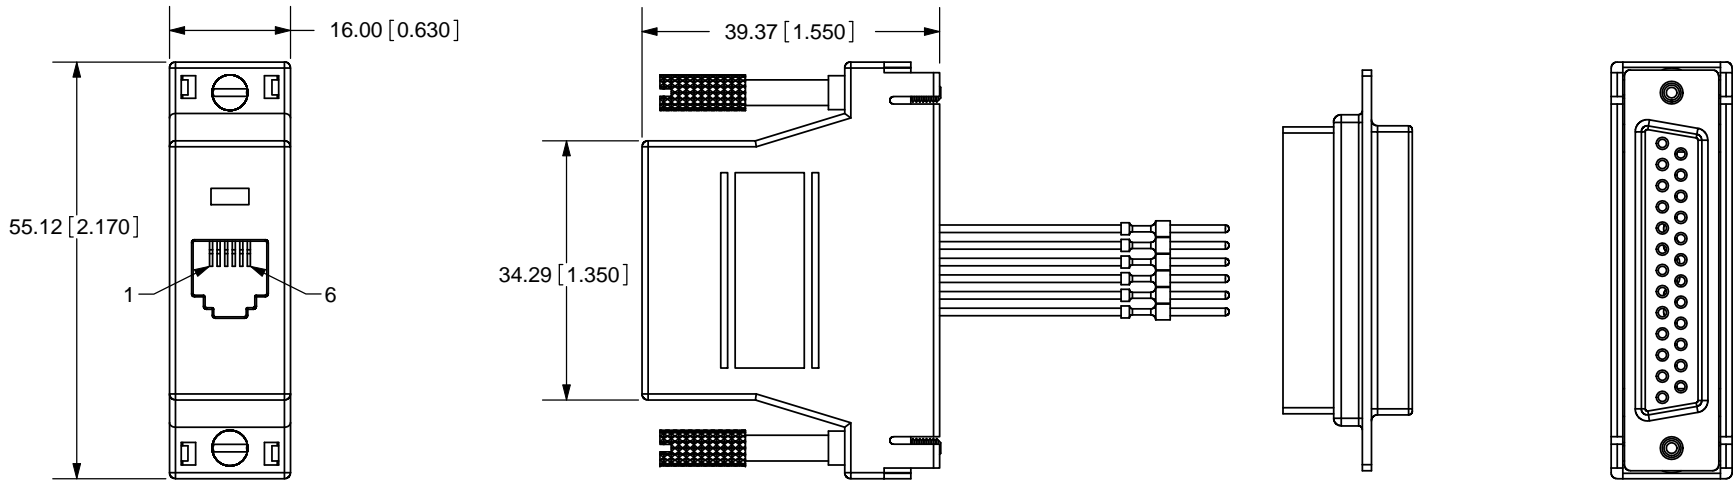

REV.	DESCRIPTION	DATE
A	NEW DRAWING	2/13/2008

SCALE: 1:2

WIRING CHART	
RJ12	WIRE COLOR
1	white
2	black
3	red
4	green
5	yellow
6	blue

PC FILE NAME:  
AMK-0221

COPYRIGHT 2008 BY CUI INC.

	MATERIAL	PLATING
DB-25 CONNECTOR	Steel	Tin
RJ12 CONTACTS	Phosphor Bronze	Gold over Nickel
CRIMP CONTACT	Brass	Gold over Nickel
THUMBSCREW	N/A	
HOUSING	Thermoplastic	94-0 Rated

TOLERANCE:  
±0.3mm UNLESS OTHERWISE  
SPECIFIED

20050 SW 112th Ave.  
Tualatin, OR 97062  
Phone: 503-612-2300  
800-275-4899  
Fax: 503-612-2383  
Website: www.cui.com

TITLE: MODULAR ADAPTER, RJ12 TO DB-25 MALE		REV: A
PART NO. AMK-0221	UNITS: MM [INCHES]	
DRAWN BY: ZRJ	APPROVED BY:	SCALE: 1:1